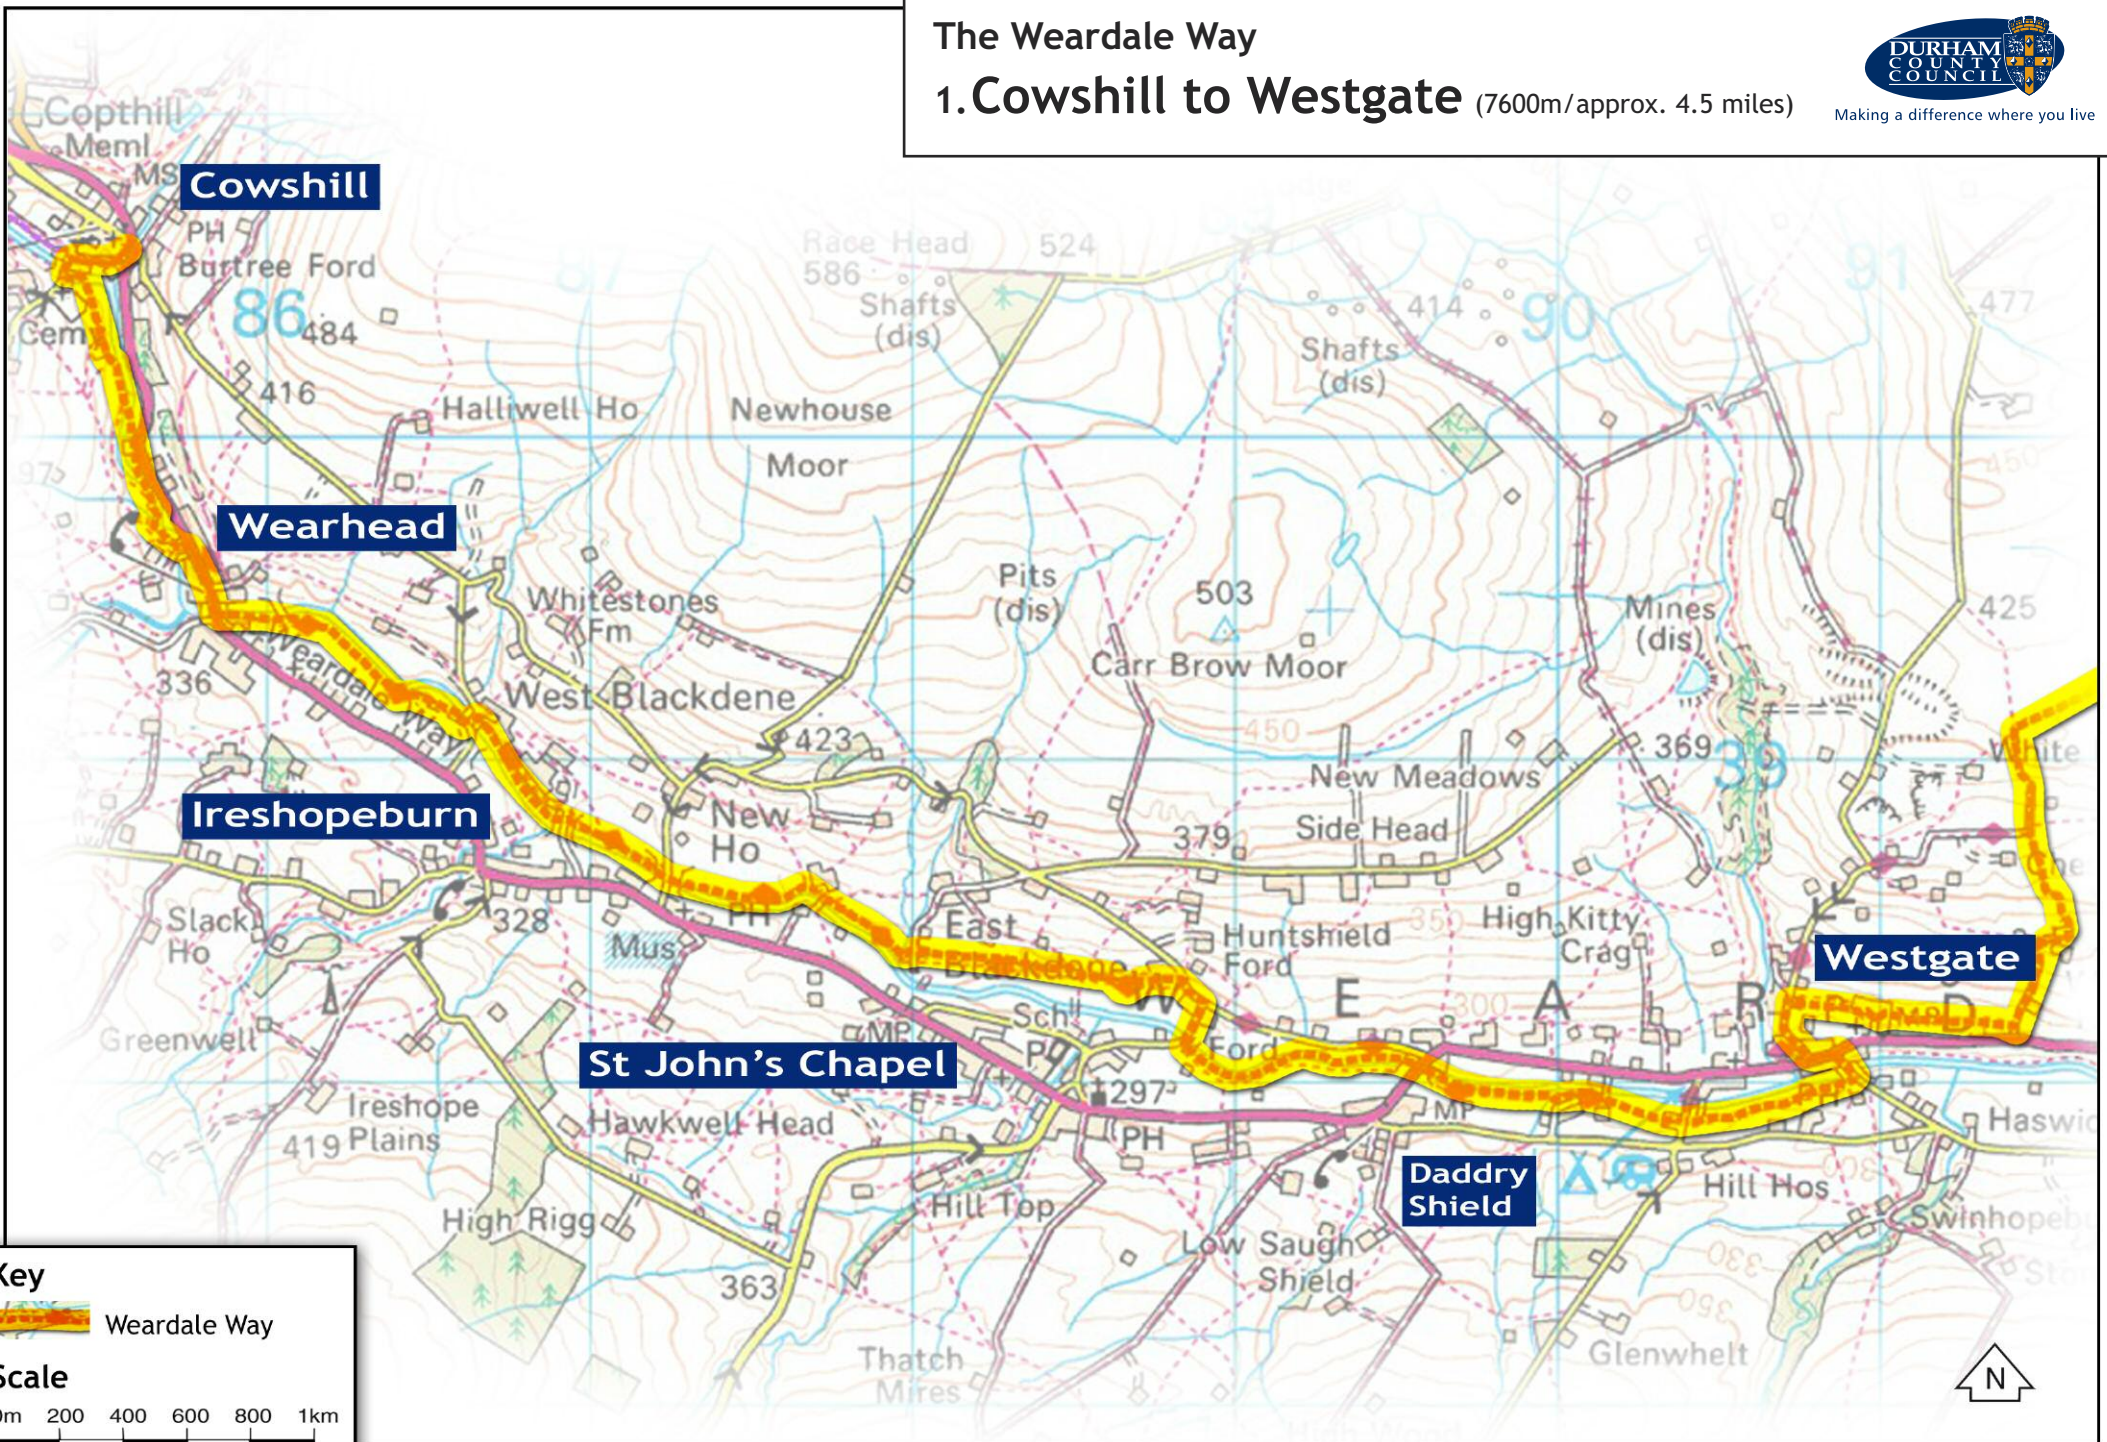

# The Weardale Way

## 1. Cowshill to Westgate (7600m/approx. 4.5 miles)

Making a difference where you live

**Key**  
 Weardale Way

**Scale**  
 0m 200 400 600 800 1km  
 1/2 mile